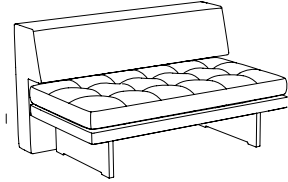

VLADIMIR **KAGAN** OMNIBUS II SECTIONAL

9073-48 Armless Loveseat

SIZE 1 - CLASSIC DEPTH

48w | 32d | 28h in (122w | 81d | 71h cm)

SIZE 2 - EXTENDED DEPTH

48w | 38d | 28h in (122w | 97d | 71h cm)