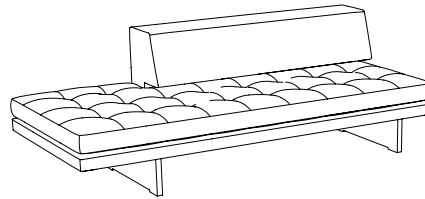

**9072-L Corner with One Seat Extension**

90w | 60d | 28h in (229w | 152d | 71h cm)

**9072-L Left Facing Extension**

**9072-R Right Facing Extension**

**9078-60-L Quarter Circle Sofa with Seat Extension**

90w | 60d | 28h in (229w | 152d | 71h cm)

**9078-60-L Left Facing Extension**

**9078-60-R Right Facing Extension**

VLADIMIR **KAGAN** OMNIBUS II SECTIONAL

**9076-L&R One Arm Sofa**

**SIZE 1 - CLASSIC DEPTH**  
78w | 32d | 28h in (198w | 81d | 71h cm)  
**SIZE 2 - EXTENDED DEPTH**  
78w | 38d | 28h in (198w | 97d | 71h cm)

9076-L Left Facing Arm

9076-R Right Facing Arm

**9074-L&R Love Seat with Seat Extension**

**SIZE 1 - CLASSIC DEPTH**  
72w | 32d | 28h in (183w | 81d | 71h cm)  
**SIZE 2 - EXTENDED DEPTH**  
72w | 38d | 28h in (183w | 97d | 71h cm)