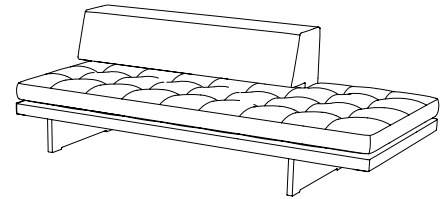

9076-L Left Facing Arm

9076-R Right Facing Arm

**9074-L&R Love Seat with Seat Extension**

**SIZE 1 - CLASSIC DEPTH**  
72w | 32d | 28h in (183w | 81d | 71h cm)  
**SIZE 2 - EXTENDED DEPTH**  
72w | 38d | 28h in (183w | 97d | 71h cm)

9074-L Left Facing Extension

9074-R Right Facing Extension

**9074-AL&AR Love Seat with Arm**

**SIZE 1 - CLASSIC DEPTH**  
78w | 32d | 28h in (198w | 81d | 71h cm)  
**SIZE 2 - EXTENDED DEPTH**  
78w | 38d | 28h in (198w | 97d | 71h cm)