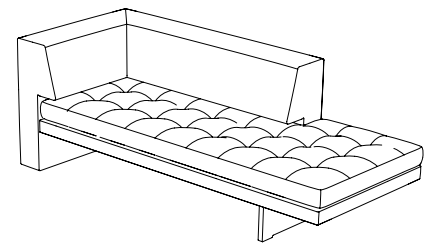

9074-L Left Facing Extension

9074-R Right Facing Extension

**9074-AL&AR Love Seat with Arm**

**SIZE 1 - CLASSIC DEPTH**  
78w | 32d | 28h in (198w | 81d | 71h cm)  
**SIZE 2 - EXTENDED DEPTH**  
78w | 38d | 28h in (198w | 97d | 71h cm)

9074-AL Left Facing Extension

9074-AR Right Facing Extension

**9074-WL&WR Chaise with Seat Extension and Waterfall**

**SIZE 1 - CLASSIC DEPTH**  
78w | 32d | 28h in (198w | 81d | 71h cm)  
**SIZE 2 - EXTENDED DEPTH**  
78w | 38d | 28h in (198w | 97d | 71h cm)