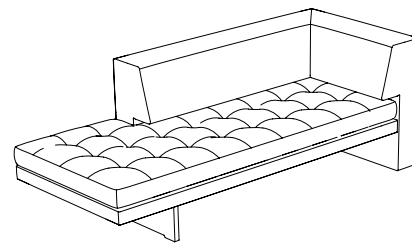

9076-L Left Facing Arm

9076-R Right Facing Arm

**9074-L&R Love Seat with Seat Extension**

**SIZE 1 - CLASSIC DEPTH**  
72w | 32d | 28h in (183w | 81d | 71h cm)  
**SIZE 2 - EXTENDED DEPTH**  
72w | 38d | 28h in (183w | 97d | 71h cm)

9074-L Left Facing Extension

9074-R Right Facing Extension

**9074-AL&AR Love Seat with Arm**

**SIZE 1 - CLASSIC DEPTH**  
78w | 32d | 28h in (198w | 81d | 71h cm)  
**SIZE 2 - EXTENDED DEPTH**  
78w | 38d | 28h in (198w | 97d | 71h cm)