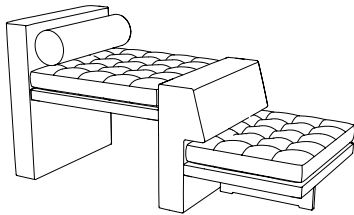

## 9045 Illuminated Light Cube End Table

30w | 30d | 26h in (76w | 76d | 66h cm)

WHITE LUCITE INSET TOP WITH LED OPTION TO ILLUMINATE TABLETOP

## 9050 Illuminated End Table

32w | 32d | 17h in (81w | 81d | 43h cm)

TOP OPTIONS INCLUDE SOLID WALNUT, TRANSLUCENT STONE, OR WHITE LUCITE WITH LED OPTION TO ILLUMINATE TABLETOP

## 9070 High Low

**SIZE 1 - CLASSIC DEPTH**

72w | 32d | 37h in (183w | 81d | 94h cm)

**SIZE 2 - EXTENDED DEPTH**

78w | 38d | 37h in (198w | 97d | 94h cm)