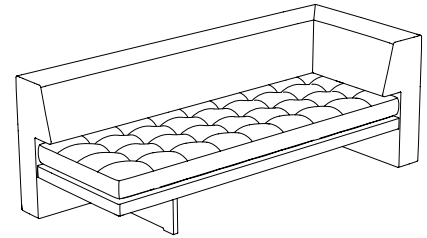

**9072-L Corner with One Seat Extension**

90w | 60d | 28h in (229w | 152d | 71h cm)

**9072-L Left Facing Extension**

**9072-R Right Facing Extension**

**9078-60-L Quarter Circle Sofa with Seat Extension**

90w | 60d | 28h in (229w | 152d | 71h cm)

**9078-60-L Left Facing Extension**

**9078-60-R Right Facing Extension**

VLADIMIR **KAGAN** OMNIBUS II SECTIONAL

**9076-L&R One Arm Sofa**

**SIZE 1 - CLASSIC DEPTH**  
78w | 32d | 28h in (198w | 81d | 71h cm)  
**SIZE 2 - EXTENDED DEPTH**  
78w | 38d | 28h in (198w | 97d | 71h cm)

9076-L Left Facing Arm

9076-R Right Facing Arm

**9074-L&R Love Seat with Seat Extension**

**SIZE 1 - CLASSIC DEPTH**  
72w | 32d | 28h in (183w | 81d | 71h cm)  
**SIZE 2 - EXTENDED DEPTH**  
72w | 38d | 28h in (183w | 97d | 71h cm)