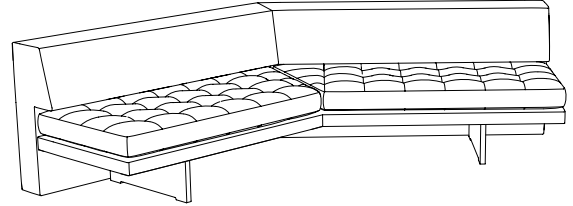

9074-AL Left Facing Extension

9074-AR Right Facing Extension

**9074-WL&WR Chaise with Seat Extension and Waterfall**

**SIZE 1 - CLASSIC DEPTH**  
78w | 32d | 28h in (198w | 81d | 71h cm)  
**SIZE 2 - EXTENDED DEPTH**  
78w | 38d | 28h in (198w | 97d | 71h cm)

48w | 38d | 28h in (122w | 97d | 71h cm)

9077 Tangent Sofa

102.5w | 65d | 28h in (260w | 165d | 71h cm)

9073-72 Armless Sofa

**SIZE 1 - CLASSIC DEPTH**

72w | 32d | 28h in (183w | 81d | 71h cm)

**SIZE 2 - EXTENDED DEPTH**