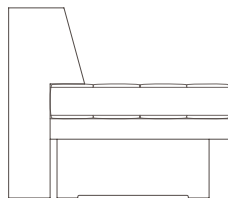

**Base** | Lucite

**C.O.M** | See Last Page

Optional Tufting on Seat

**Seat Height** | 17 in (43 cm)

Available in

**Classic Seat Depth** 21 in (53 cm)

**Extended Seat Depth** 27 in (69 cm)

## 9045 Illuminated Light Cube End Table

30w | 30d | 26h in (76w | 76d | 66h cm)

WHITE LUCITE INSET TOP WITH LED OPTION TO ILLUMINATE TABLETOP