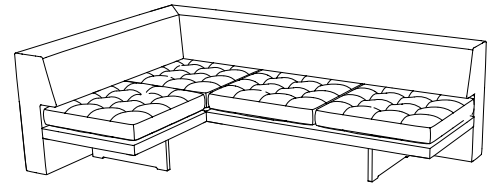

## 9073-32 Corner Chair

**SIZE 1 - CLASSIC DEPTH**

32w | 32d | 28h in (81w | 81d | 71h cm)

**SIZE 2 - EXTENDED DEPTH**

38w | 38d | 28h in (81w | 97d | 71h cm)

## 9075-W Daybed Lounge with Waterfall

78w | 32d | 25h in (198w | 81d | 64h cm)

FITS BENEATH 9070 HIGH LOW FOR MULTI-LEVEL LOOK

VLADIMIR **KAGAN** OMNIBUS II SECTIONAL

**9071-60 Corner Sofa**

60w | 60d | 28h in (152w | 152d | 71h cm)

**9071-90-L&R Corner with Back Extension**

90w | 60d | 28h in (229w | 152d | 71h cm)

**9071-90-L Left Facing Extension**

**9071-90-R Right Facing Extension**

**9072-EL Corner with Two Seat Extensions**

90w | 90d | 28h in (229w | 229d | 71h cm)