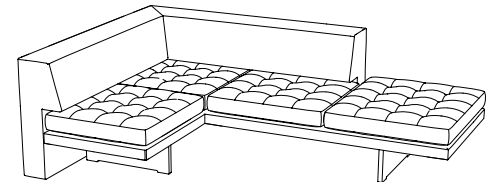

## 9075-W Daybed Lounge with Waterfall

78w | 32d | 25h in (198w | 81d | 64h cm)

FITS BENEATH 9070 HIGH LOW FOR MULTI-LEVEL LOOK

VLADIMIR **KAGAN** OMNIBUS II SECTIONAL

**9071-60 Corner Sofa**

60w | 60d | 28h in (152w | 152d | 71h cm)

**9071-90-L&R Corner with Back Extension**

90w | 60d | 28h in (229w | 152d | 71h cm)

**9071-90-L Left Facing Extension**

**9071-90-R Right Facing Extension**

**9072-EL Corner with Two Seat Extensions**

90w | 90d | 28h in (229w | 229d | 71h cm)

**9072-L Corner with One Seat Extension**

90w | 60d | 28h in (229w | 152d | 71h cm)

**9072-L Left Facing Extension**

**9072-R Right Facing Extension**

**9078-60-L Quarter Circle Sofa with Seat Extension**