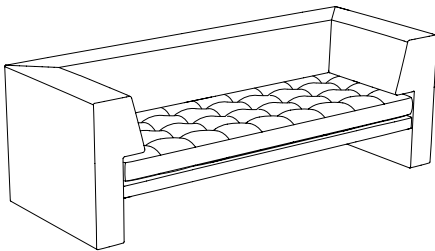

72w | 38d | 28h (183w | 97d | 71h cm)

9078-60 Quarter Circle Sofa

90w | 60d | 28h in (229w | 152d | 71h cm)

9090 Back to Back Sofa

78w | 78d | 28h in (198w | 198d | 71h cm)

**DETACHABLE BACKREST PILLOWS  
CREATE SEVERAL SEATING OPTIONS**

9076-AA Two Arm Sofa

**SIZE 1 - CLASSIC DEPTH**

84w | 32d | 28h in (213w | 81d | 71h cm)

**SIZE 2 - EXTENDED DEPTH**

84w | 38d | 28h in (213w | 97d | 71h cm)

**LOW-PROFILE GLIDES ALONG FRAME,  
NO LUCITE BASES**