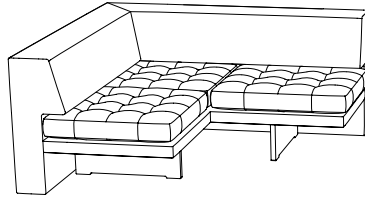

## 9073-32 Corner Chair

**SIZE 1 - CLASSIC DEPTH**

32w | 32d | 28h in (81w | 81d | 71h cm)

**SIZE 2 - EXTENDED DEPTH**

38w | 38d | 28h in (81w | 97d | 71h cm)

## 9075-W Daybed Lounge with Waterfall

78w | 32d | 25h in (198w | 81d | 64h cm)

FITS BENEATH 9070 HIGH LOW FOR MULTI-LEVEL LOOK

VLADIMIR **KAGAN** OMNIBUS II SECTIONAL

**9071-60 Corner Sofa**

60w | 60d | 28h in (152w | 152d | 71h cm)

**9071-90-L&R Corner with Back Extension**

90w | 60d | 28h in (229w | 152d | 71h cm)

**9071-90-L Left Facing Extension**

**9071-90-R Right Facing Extension**

**9072-EL Corner with Two Seat Extensions**

90w | 90d | 28h in (229w | 229d | 71h cm)