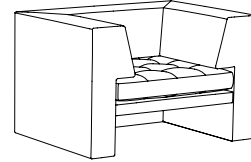

## 9073 Arm Chair

**SIZE 1 - CLASSIC DEPTH**

43w | 32d | 28h in (109w | 81d | 71h cm)

**SIZE 2 - EXTENDED DEPTH**

43w | 38d | 28h in (109w | 97d | 71h cm)

LOW-PROFILE GLIDES ALONG FRAME, NO LUCITE BASES

## 9073-30 Armless Chair

**SIZE 1 - CLASSIC DEPTH**

30w | 32d | 28h in (76w | 81d | 71h cm)

**SIZE 2 - EXTENDED DEPTH**

30w | 38d | 28h in (76w | 97d | 71h cm)