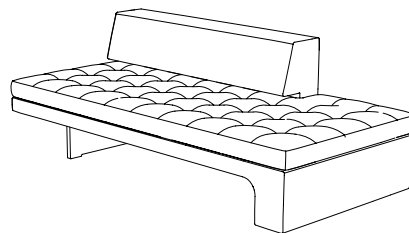

9076-L Left Facing Arm

9076-R Right Facing Arm

**9074-L&R Love Seat with Seat Extension**

**SIZE 1 - CLASSIC DEPTH**  
72w | 32d | 28h in (183w | 81d | 71h cm)  
**SIZE 2 - EXTENDED DEPTH**  
72w | 38d | 28h in (183w | 97d | 71h cm)

9074-L Left Facing Extension

9074-R Right Facing Extension

**9074-AL&AR Love Seat with Arm**

**SIZE 1 - CLASSIC DEPTH**  
78w | 32d | 28h in (198w | 81d | 71h cm)  
**SIZE 2 - EXTENDED DEPTH**  
78w | 38d | 28h in (198w | 97d | 71h cm)

9074-AL Left Facing Extension

9074-AR Right Facing Extension

**9074-WL&WR Chaise with Seat Extension and Waterfall**

**SIZE 1 - CLASSIC DEPTH**  
78w | 32d | 28h in (198w | 81d | 71h cm)  
**SIZE 2 - EXTENDED DEPTH**  
78w | 38d | 28h in (198w | 97d | 71h cm)