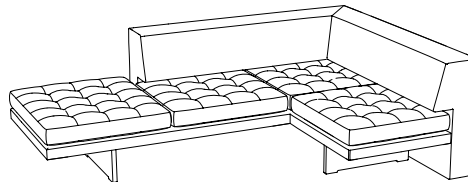

## 9075-W Daybed Lounge with Waterfall

78w | 32d | 25h in (198w | 81d | 64h cm)

FITS BENEATH 9070 HIGH LOW FOR MULTI-LEVEL LOOK

VLADIMIR **KAGAN** OMNIBUS II SECTIONAL

**9071-60 Corner Sofa**

60w | 60d | 28h in (152w | 152d | 71h cm)

**9071-90-L&R Corner with Back Extension**

90w | 60d | 28h in (229w | 152d | 71h cm)

**9071-90-L Left Facing Extension**

**9071-90-R Right Facing Extension**

**9072-EL Corner with Two Seat Extensions**

90w | 90d | 28h in (229w | 229d | 71h cm)

**9072-L Corner with One Seat Extension**

90w | 60d | 28h in (229w | 152d | 71h cm)

**9072-L Left Facing Extension**

**9072-R Right Facing Extension**

**9078-60-L Quarter Circle Sofa with Seat Extension**