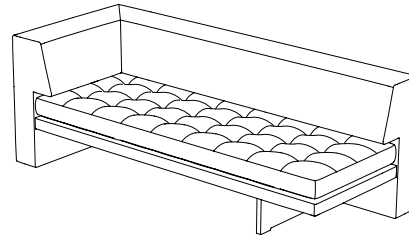

**9072-L Corner with One Seat Extension**

90w | 60d | 28h in (229w | 152d | 71h cm)

**9072-L Left Facing Extension**

**9072-R Right Facing Extension**

**9078-60-L Quarter Circle Sofa with Seat Extension**

90w | 60d | 28h in (229w | 152d | 71h cm)

**9078-60-L Left Facing Extension**

**9078-60-R Right Facing Extension**

VLADIMIR **KAGAN** OMNIBUS II SECTIONAL

**9076-L&R One Arm Sofa**

**SIZE 1 - CLASSIC DEPTH**  
78w | 32d | 28h in (198w | 81d | 71h cm)  
**SIZE 2 - EXTENDED DEPTH**  
78w | 38d | 28h in (198w | 97d | 71h cm)

9076-L Left Facing Arm

9076-R Right Facing Arm

**9074-L&R Love Seat with Seat Extension**

**SIZE 1 - CLASSIC DEPTH**  
72w | 32d | 28h in (183w | 81d | 71h cm)  
**SIZE 2 - EXTENDED DEPTH**  
72w | 38d | 28h in (183w | 97d | 71h cm)