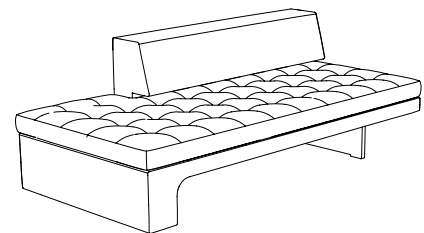

9074-WR Right Facing Arm