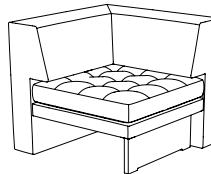

## 9073-30 Armless Chair

**SIZE 1 - CLASSIC DEPTH**

30w | 32d | 28h in (76w | 81d | 71h cm)

**SIZE 2 - EXTENDED DEPTH**

30w | 38d | 28h in (76w | 97d | 71h cm)

## 9073-32 Corner Chair

**SIZE 1 - CLASSIC DEPTH**

32w | 32d | 28h in (81w | 81d | 71h cm)

**SIZE 2 - EXTENDED DEPTH**

38w | 38d | 28h in (81w | 97d | 71h cm)