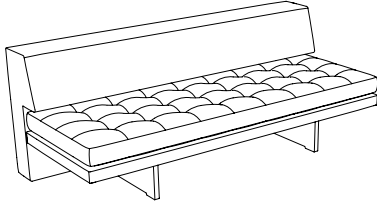

SIZE 2 - EXTENDED DEPTH

72w | 38d | 28h (183w | 97d | 71h cm)