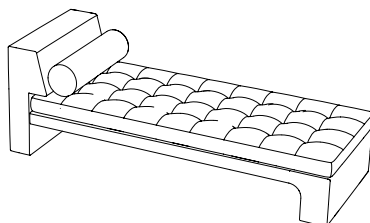

9075-W Daybed Lounge with Waterfall

78w | 32d | 25h in (198w | 81d | 64h cm)

FITS BENEATH 9070 HIGH LOW FOR MULTI-LEVEL LOOK