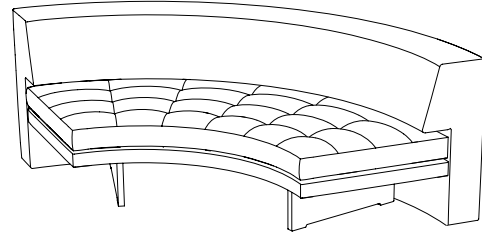

48w | 38d | 28h in (122w | 97d | 71h cm)

9077 Tangent Sofa

102.5w | 65d | 28h in (260w | 165d | 71h cm)

9073-72 Armless Sofa

**SIZE 1 - CLASSIC DEPTH**

72w | 32d | 28h in (183w | 81d | 71h cm)

**SIZE 2 - EXTENDED DEPTH**

72w | 38d | 28h (183w | 97d | 71h cm)

9078-60 Quarter Circle Sofa

90w | 60d | 28h in (229w | 152d | 71h cm)

9090 Back to Back Sofa

78w | 78d | 28h in (198w | 198d | 71h cm)

**DETACHABLE BACKREST PILLOWS  
CREATE SEVERAL SEATING OPTIONS**