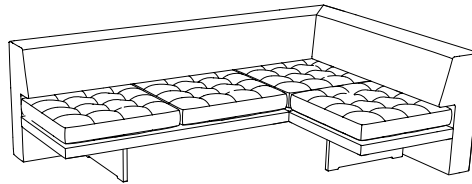

## 9073-32 Corner Chair

**SIZE 1 - CLASSIC DEPTH**

32w | 32d | 28h in (81w | 81d | 71h cm)

**SIZE 2 - EXTENDED DEPTH**

38w | 38d | 28h in (81w | 97d | 71h cm)

## 9075-W Daybed Lounge with Waterfall

78w | 32d | 25h in (198w | 81d | 64h cm)

FITS BENEATH 9070 HIGH LOW FOR MULTI-LEVEL LOOK

VLADIMIR **KAGAN** OMNIBUS II SECTIONAL

**9071-60 Corner Sofa**

60w | 60d | 28h in (152w | 152d | 71h cm)

**9071-90-L&R Corner with Back Extension**

90w | 60d | 28h in (229w | 152d | 71h cm)

**9071-90-L Left Facing Extension**

**9071-90-R Right Facing Extension**

**9072-EL Corner with Two Seat Extensions**

90w | 90d | 28h in (229w | 229d | 71h cm)