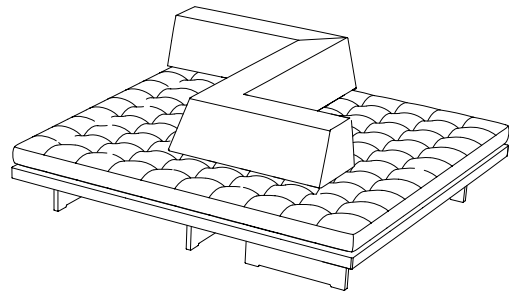

72w | 38d | 28h (183w | 97d | 71h cm)

9078-60 Quarter Circle Sofa

90w | 60d | 28h in (229w | 152d | 71h cm)

9090 Back to Back Sofa

78w | 78d | 28h in (198w | 198d | 71h cm)

**DETACHABLE BACKREST PILLOWS  
CREATE SEVERAL SEATING OPTIONS**