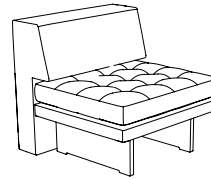

## 9080 Ottoman

**SIZE 1 - CLASSIC DEPTH**

32w | 32d | 17h in (81w | 81d | 43h cm)

**SIZE 2 - EXTENDED DEPTH**

38w | 38d | 17h in (97w | 97d | 43h cm)

## 9073 Arm Chair

**SIZE 1 - CLASSIC DEPTH**

43w | 32d | 28h in (109w | 81d | 71h cm)

**SIZE 2 - EXTENDED DEPTH**

43w | 38d | 28h in (109w | 97d | 71h cm)

LOW-PROFILE GLIDES ALONG FRAME, NO LUCITE BASES

## 9073-30 Armless Chair

**SIZE 1 - CLASSIC DEPTH**

30w | 32d | 28h in (76w | 81d | 71h cm)

**SIZE 2 - EXTENDED DEPTH**

30w | 38d | 28h in (76w | 97d | 71h cm)